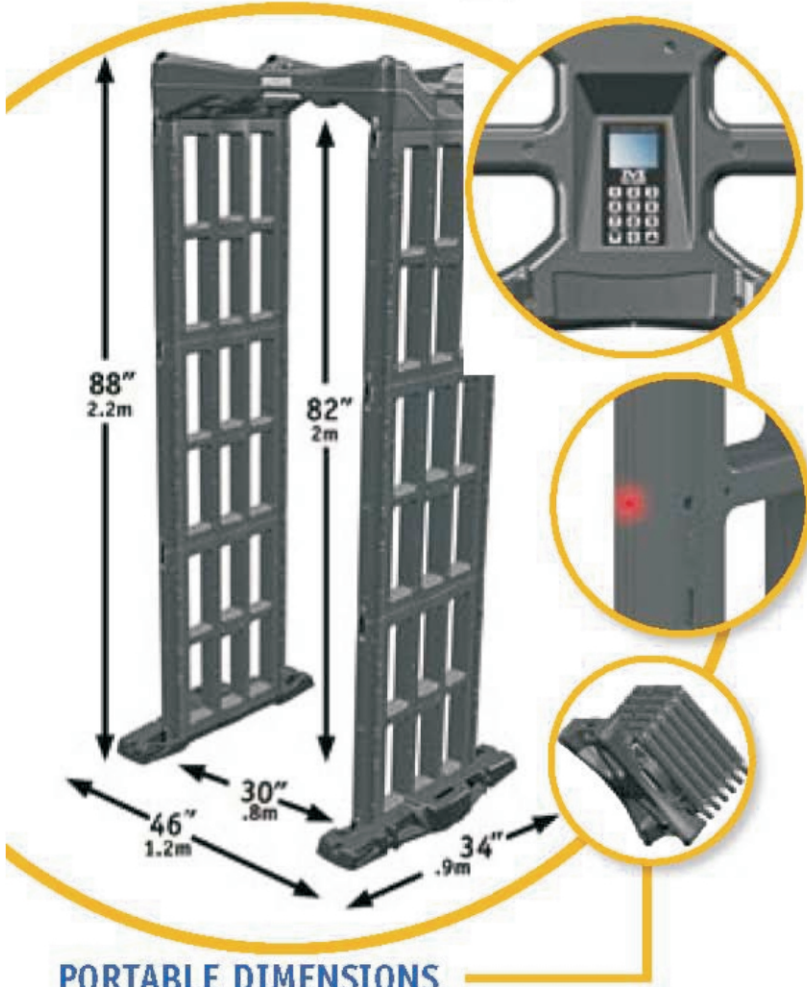

IMI SCOPE[®]

PORTABLE DIMENSIONS

- 37" (.9 m) x 23" (.58 m) x 26" (.66 m)

ENVIRONMENTAL

- Temp Range -4 F to 140 F (-20 C to 60 C)
- Relative Humidity 95% Non-condensing

WARNING : All metal detectors should only be used by trained personnel who have a thorough understanding of their operation. If the user of a metal detector does not follow the operation manual and the unit is not properly set up, it can allow metal objects to pass through undetected.

INTELLIGENT

USER FRIENDLY CONTROL PANEL WITH PROGRAMMABLE MEMORY

- Digital I/O
 - Keypad with security access control (lock-out)
 - LED bar graph for target strength
 - LCD for keypad interaction
 - Adjustable volume control
- Memory feature for location specific user settings
- Self Test / auto calibration at turn ON
- Transit counter

SPLIT COGNITIVE IN FORM & FUNCTION

- Specialized design allows operator to monitor surrounding areas

DYNAMIC

SINGLE PERSON PORTABILITY

- Weighs approximately 90 pounds / 45 kilos
- Assembly / disassembly in only 5 minutes

EFFECTIVE

HEAD TO TOE, ZONE SPECIFIC DETECTION

- 3 sensor with LEDs

100 LEVELS OF ADJUSTABLE SENSITIVITY

- Designed to meet your level of need

DESIGNED FOR USE

- Indoor or outdoor use (not water-proof)
- Battery operated (includes AC adaptor & recharge kit)
- 40 hour batter life
- Multiple units may work within close proximity
- Designed to meet regulatory standards: FAA, NILECJ-0601.00