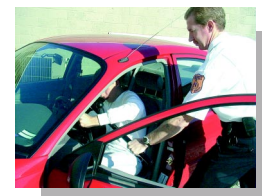

DEF-24 Side-Handle Baton

Police all over the world are replacing the straight baton with the far more effective Side Handle Baton — for everyday police work as well as for anti-riot duty. Our DEF-24 baton, a one-piece polycarbonate molding, is the world's _____

More Stabbing Power

Better Finger Protection

Easier to Retain

Higher Striking Speed

The DEF-24 baton cannot be taken away, while a conventional straight baton can be taken away easily

To instruct your Force in the use of Side Handle Batons we will train your trainers at your location. Performed by our Director of Training Mr. Lawrence Peterson, Chief Trainer of the US Marine Corps (shown here)

Ideal for 1-2-3 Arrests

1-2-3 Chair Extractions

1-2-3 Vehicle Extractions

The DEF-24 baton protects the fingers, a conventional straight baton does not

Covering the Handgun

"General Trading Limited Liability Company"