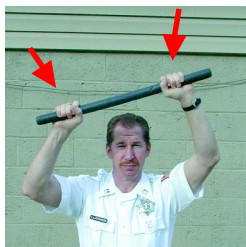

DEF-24 Side-Handle Baton

Police all over the world are replacing the straight baton with the far more effective Side Handle Baton — for everyday police work as well as for anti-riot duty. Our DEF-24 baton, a one-piece polycarbonate molding, is the world's _____

More Stabbing Power

Better Finger Protection

Easier to Retain

Higher Striking Speed

The DEF-24 baton cannot be taken away, while a conventional straight baton can be taken away easily

To instruct your Force in the use of Side Handle Batons we will train your trainers at your location. Performed by our Director of Training Mr. Lawrence Peterson, Chief Trainer of the US Marine Corps (shown here)

Ideal for 1-2-3 Arrests

1-2-3 Chair Extractions

1-2-3 Vehicle Extractions

The DEF-24 baton protects the fingers, a conventional straight baton does not

Covering the Handgun

"General Trading Limited Liability Company"