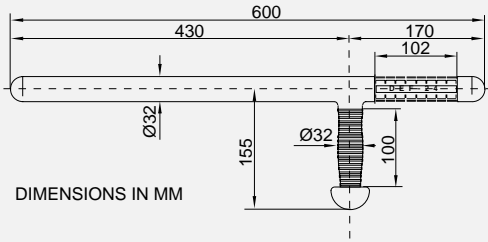

More Stabbing Power

Better Finger Protection

Easier to Retain

Higher Striking Speed

The DEF-24 baton cannot be taken away, while a conventional straight baton can be taken away easily

To instruct your Force in the use of Side Handle Batons we will train your trainers at your location. Performed by our Director of Training Mr. Lawrence Peterson, Chief Trainer of the US Marine Corps (shown here)